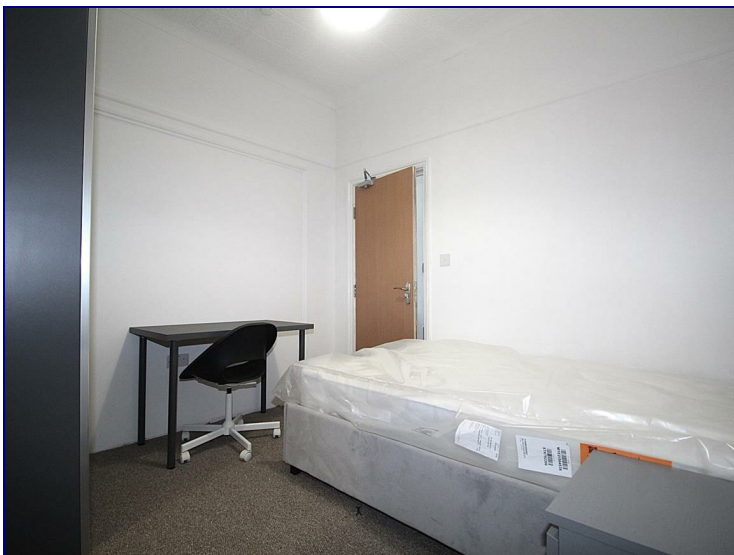

Derby Road, Enfield, EN3 4AP

£825 PCM

****ALL BILLS INCLUDED****

Furnished Double Room to Let - House Share.

Available Now.

Occupants will benefit from a ground floor double bedroom which is furnished.